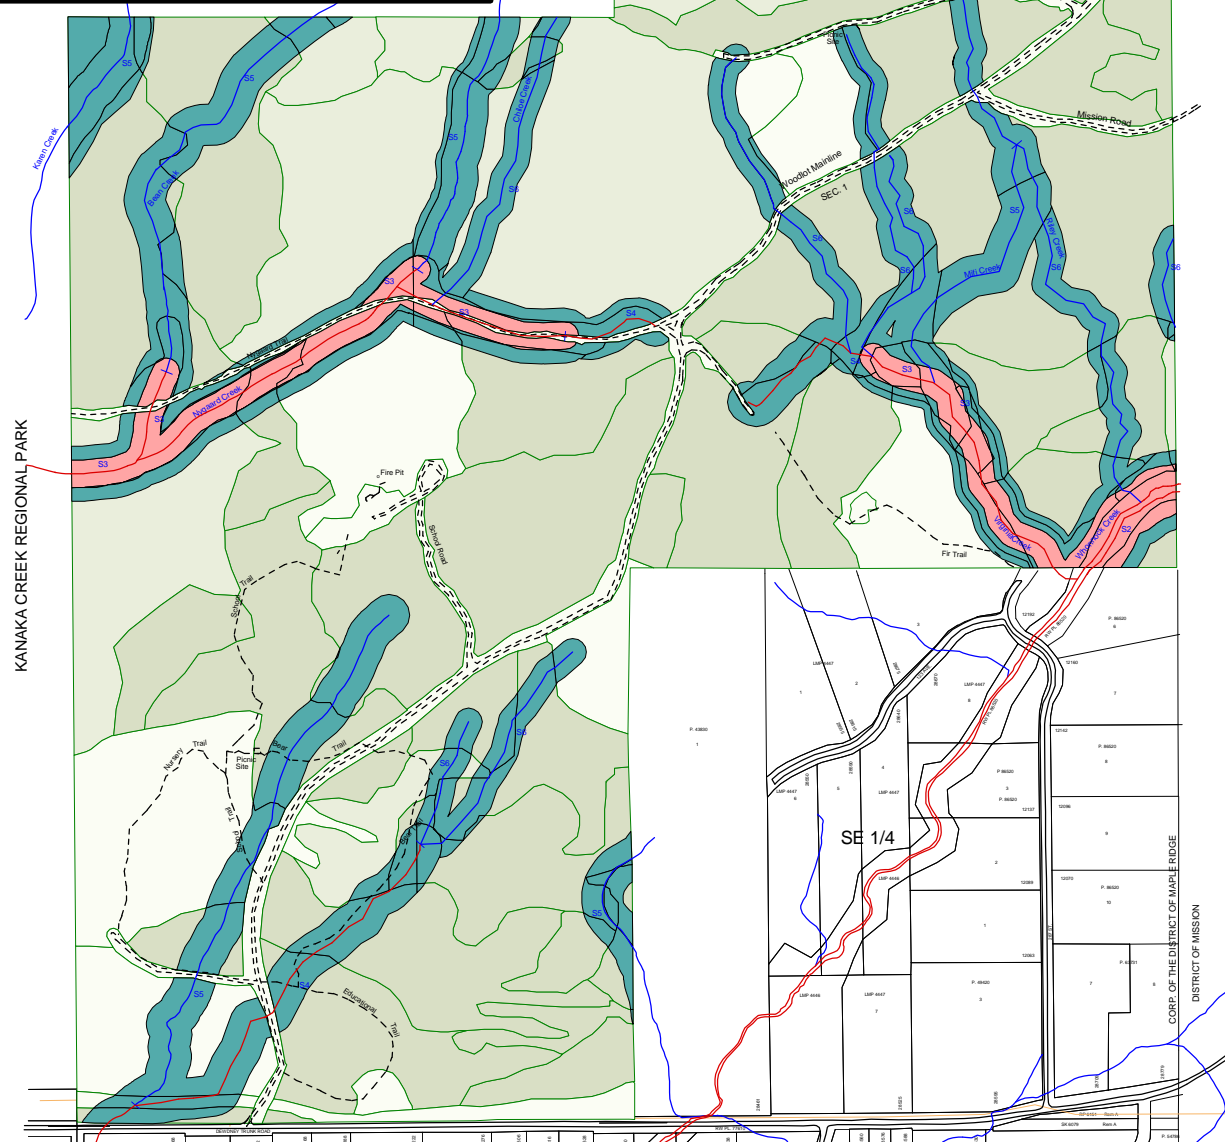

BCIT
FOREST SOCIETY

Woodlot W0007 Riparian Management

- Riparian Reserve Zone
- Riparian Management Zone
- Forest Age 0 - 20 yrs
- Forest Age 21 - 80 yrs
- Forest Age > 80 yrs

0 250 500 Meters

November 16, 2001

KANAKA CREEK REGIONAL PARK

MISSION TREE FARM LICENCE