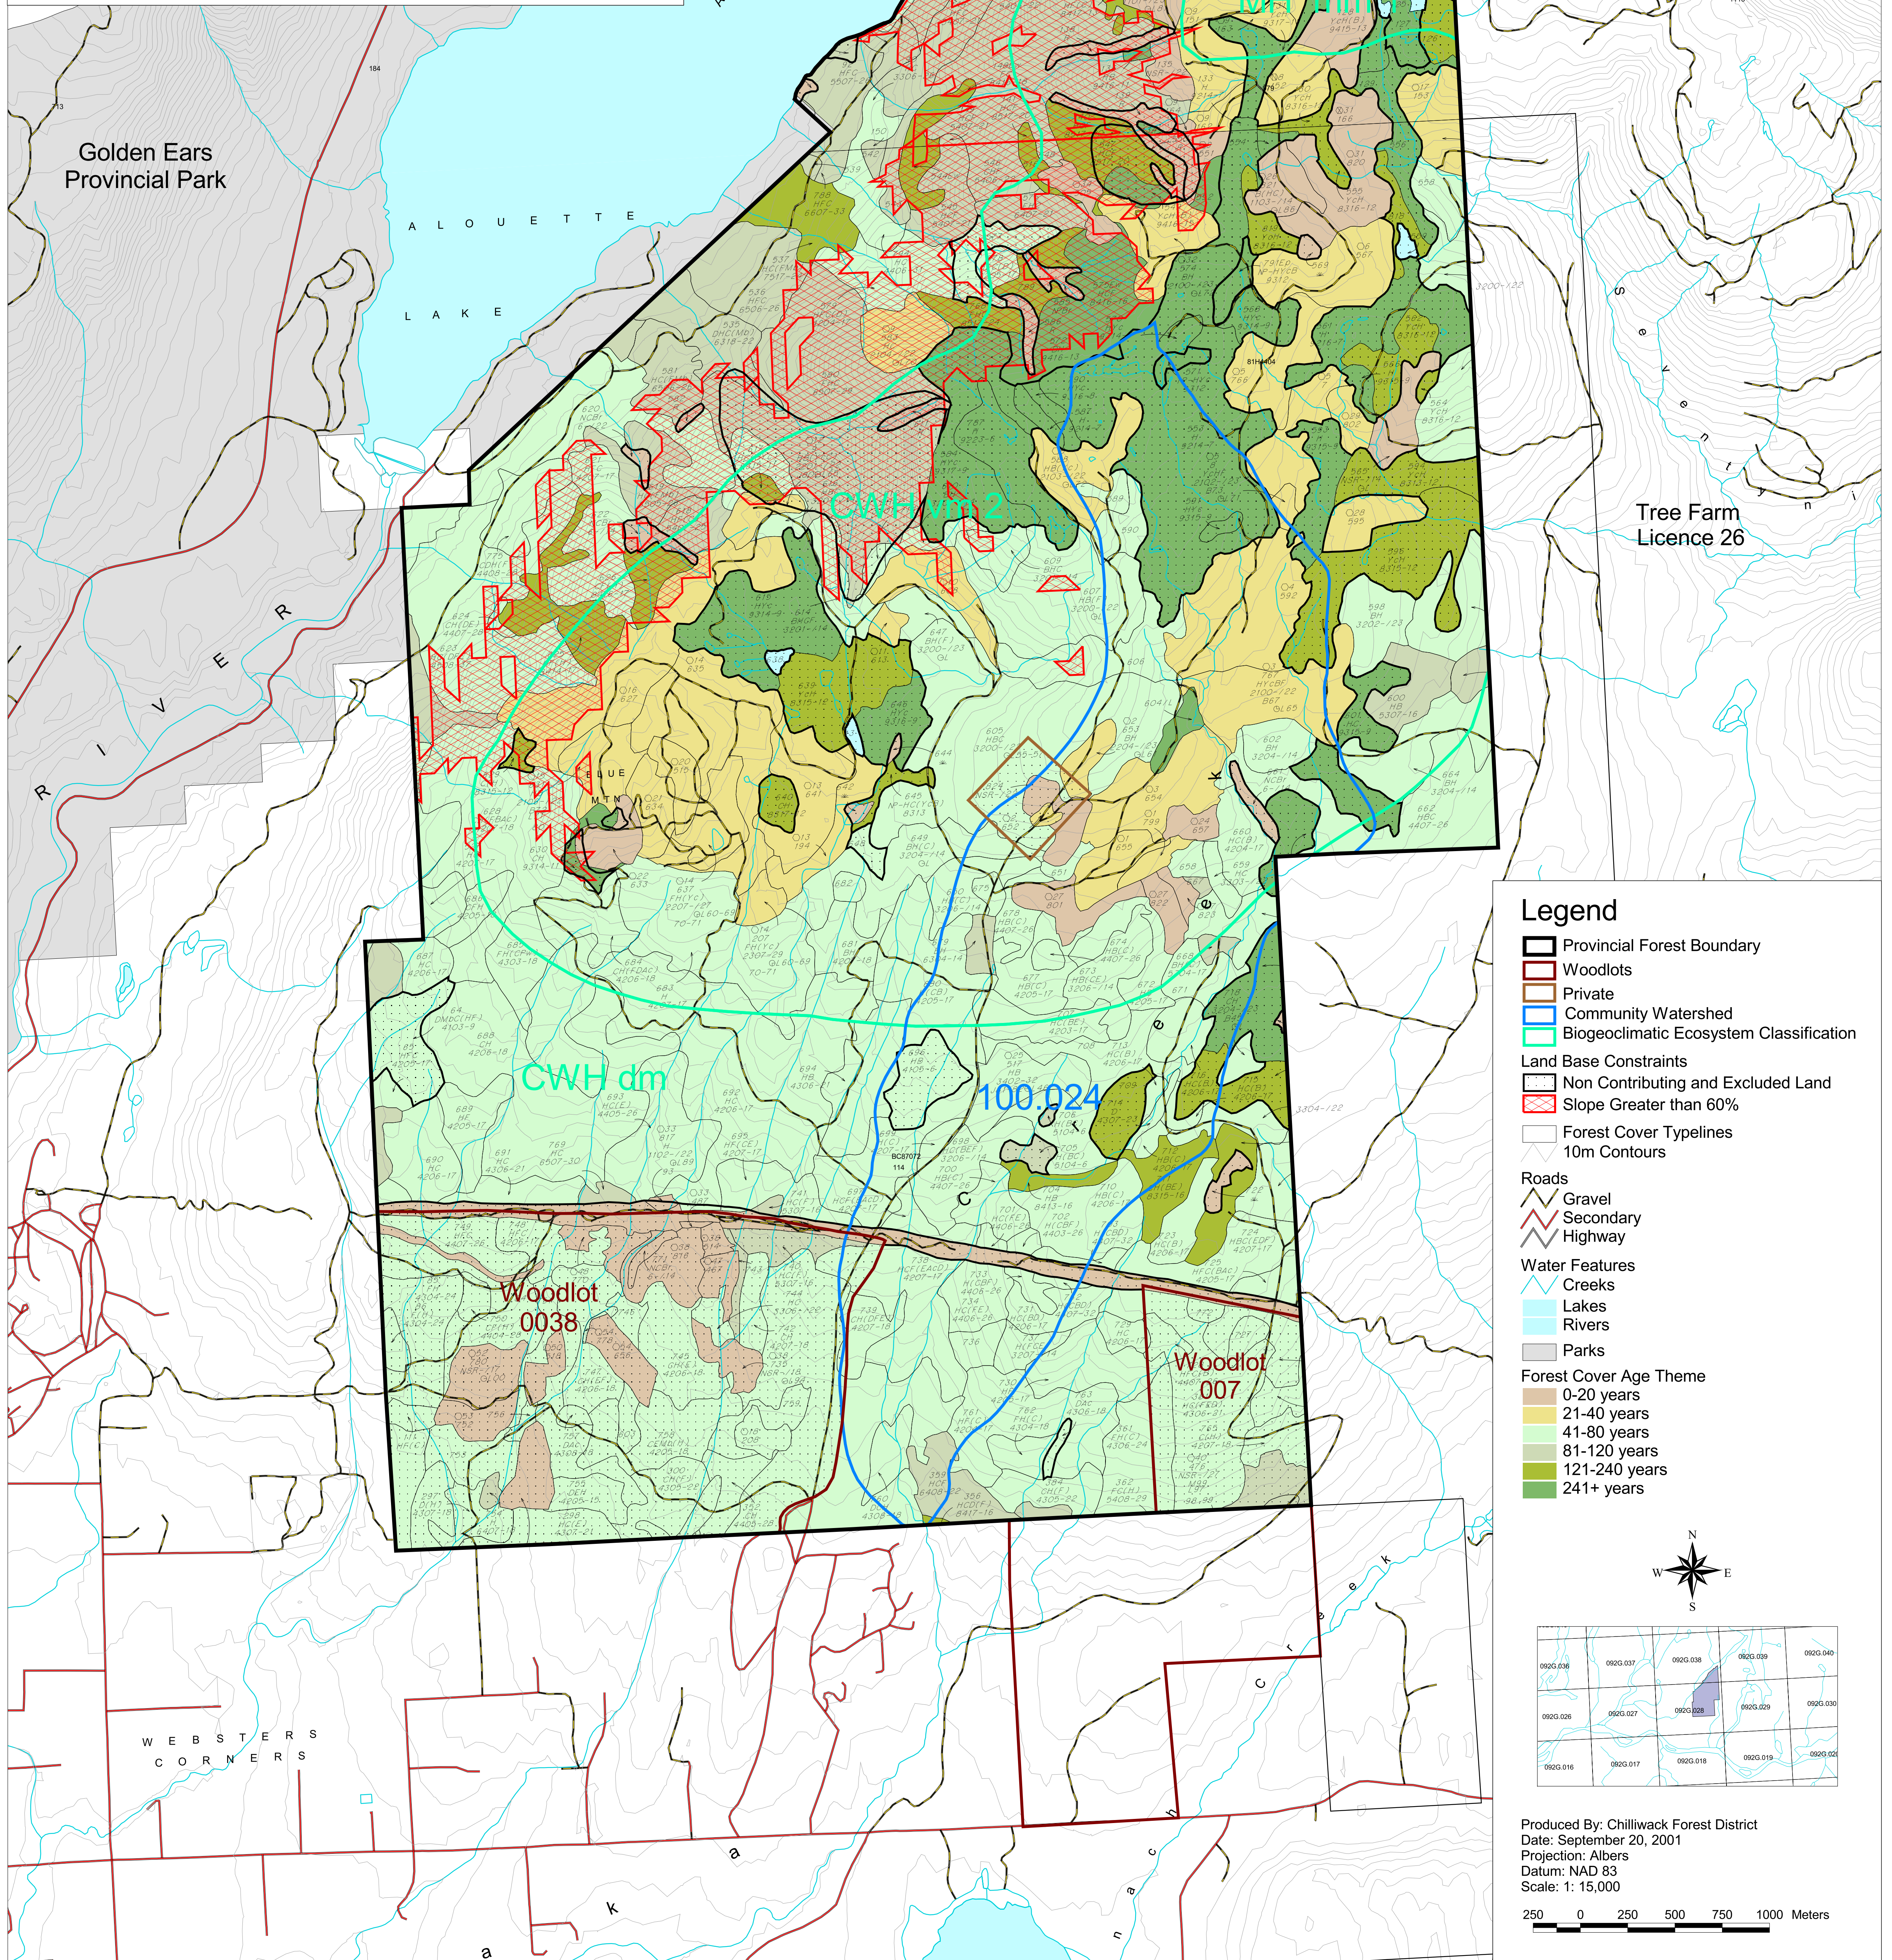

Blue Mountain Provincial Forest

Map 1 of 2

Small Business
Chart Area

Golden Ears
Provincial Park

ALOUETTE
LAKE

Tree Farm
Licence 26

Woodlot
0038

Woodlot
007

Legend

- Provincial Forest Boundary
- Woodlots
- Private
- Community Watershed
- Biogeoclimatic Ecosystem Classification
- Land Base Constraints
 - Non Contributing and Excluded Land
 - Slope Greater than 60%
- Forest Cover Typelines
- 10m Contours
- Roads
 - Gravel
 - Secondary
 - Highway
- Water Features
 - Creeks
 - Lakes
 - Rivers
- Parks
- Forest Cover Age Theme
 - 0-20 years
 - 21-40 years
 - 41-80 years
 - 81-120 years
 - 121-240 years
 - 241+ years

Produced By: Chilliwack Forest District
Date: September 20, 2001
Projection: Albers
Datum: NAD 83
Scale: 1: 15,000